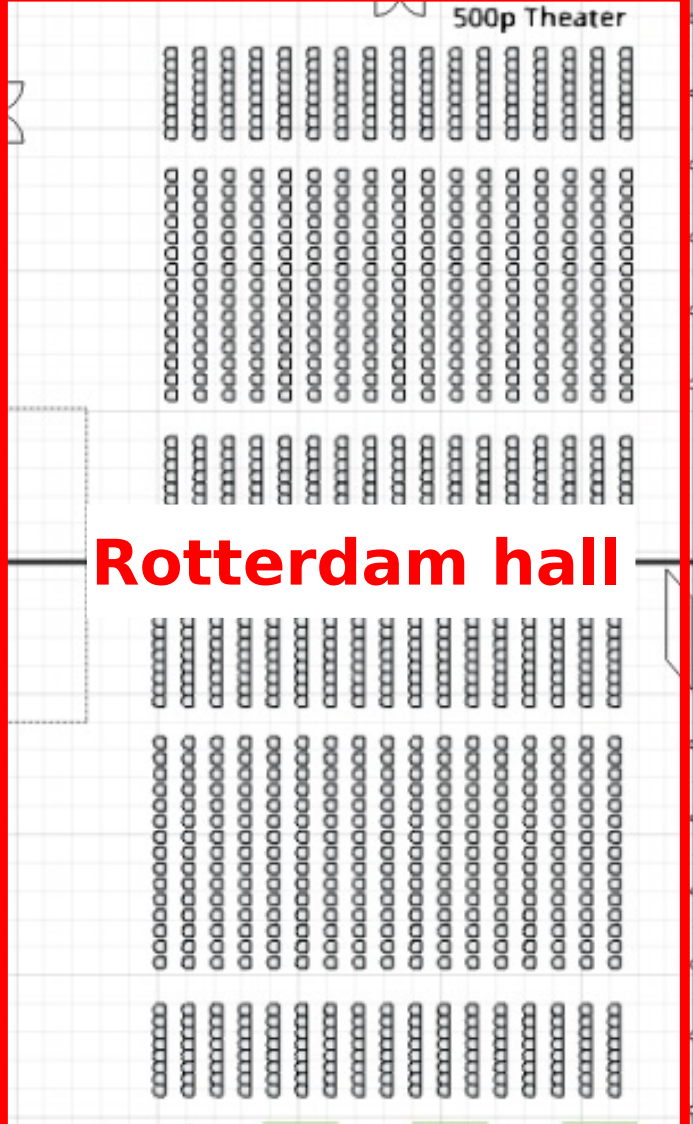

150p Theater

500p Theater

Rotterdam hall

Poster Area

101

101

Soep

101

Dieten

Registration Desk

101

BAR

Cloakroom

Cloakroom

Toilets

Overflow Cloakroom